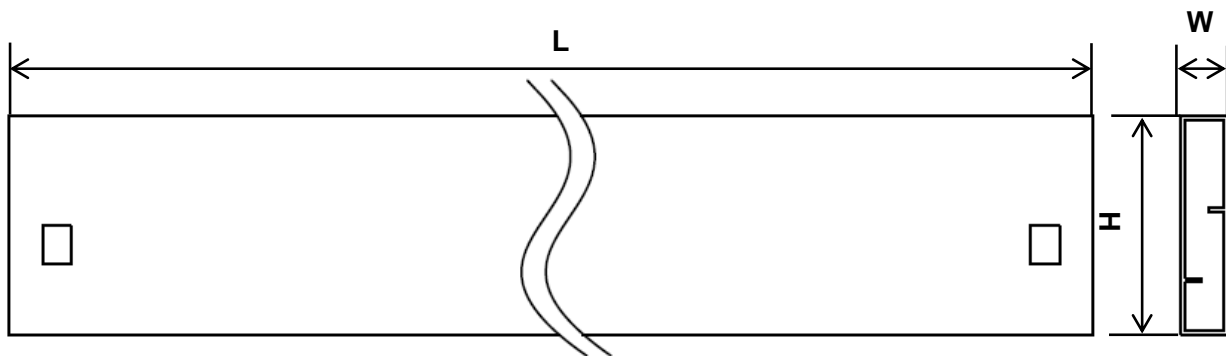

Package View

ITO-220AC-2L

Packing Quantity

Packing Type	Packing Code	Packaging Description	Tube (pc)	Inner Box (pc)	Carton (pc)	Carton Size (mm)
Tube	-	Anti-Static Plastic Tubes	50	2,000	8,000	600x330x185

Tube Dimension

Tube dimensions

Symbol	Specification (mm)
L	530±1
H	33±0.2
W	7±0.20

Note1: Tube Surface Resistance $10^4 \sim 10^{11} \Omega$.